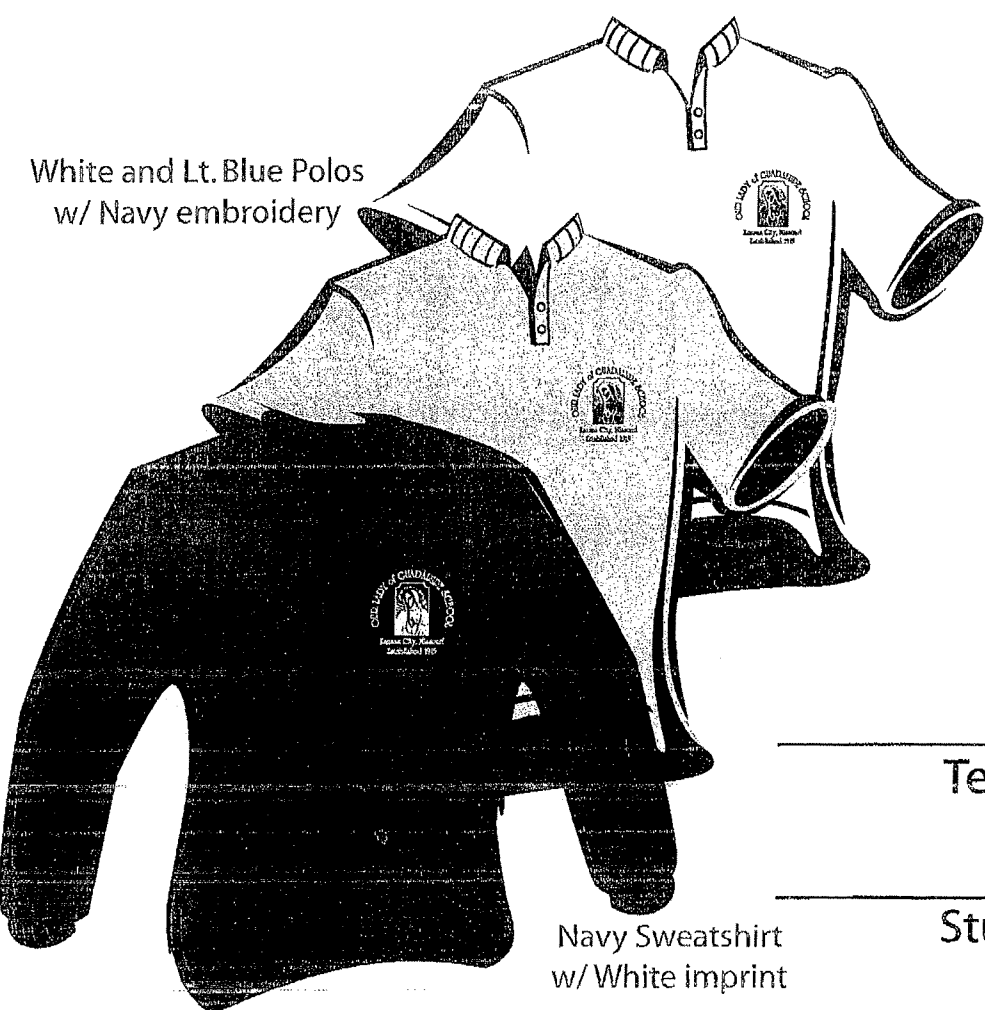

Style# Description XS S M L XL 2X 3X 4X Price

Y 420	White Youth Polo								\$10.00
Y 420	Lt. Blue Youth Polo								\$10.00
L 420	White Ladie's Polo								\$15.00
L 420	Lt. Blue Ladie's Polo								\$15.00
K 420	White Men's Polo								\$15.00
K 420	Lt. Blue Men's Polo								\$15.00
4662 B	Navy Youth Sweatshirt								\$11.00
18000 B	Lt. Blue Youth Sweatshirt								\$ 9.00
4662	Navy Adult Sweatshirt								\$12.00
18000	Lt. Blue Adult Sweatshirt								\$12.00

→ Add \$2.00 for 2X, \$4.00 for 3X, and \$6.00 for 4X

White and Lt. Blue Polos  
w/ Navy embroidery

Navy Sweatshirt  
w/ White imprint

↓

\$

TOTAL

\_\_\_\_\_  
Teacher Name

\_\_\_\_\_  
Student Name